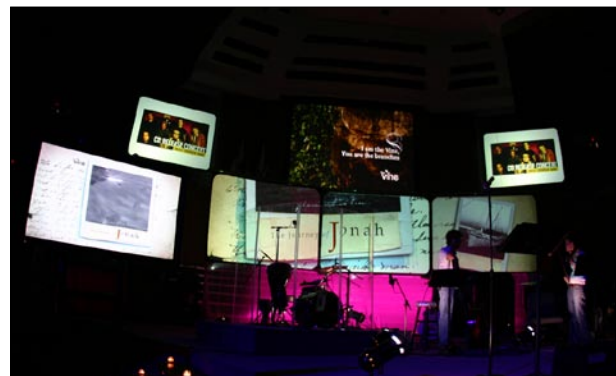

Portable multi-screen projection and control system